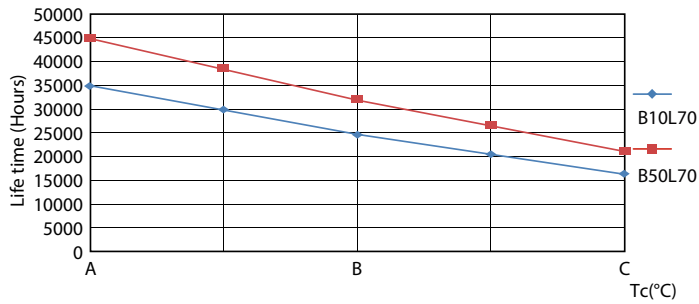

LEDtube 30K FailureRate

LEDtube 30K LifetimeVsTc

LEDtube 30K

LEDtube S14 30K LumenVsTc

Other LEDtube