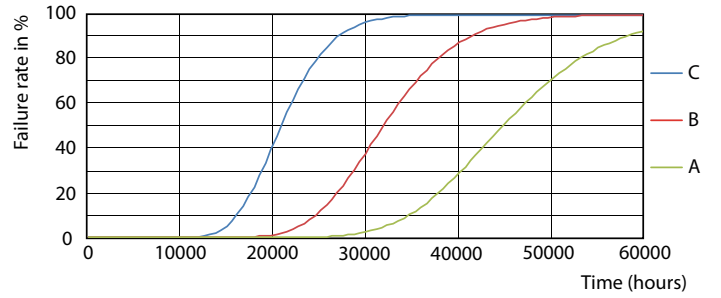

Other LEDtube

Livslängd

LEDtube 30K