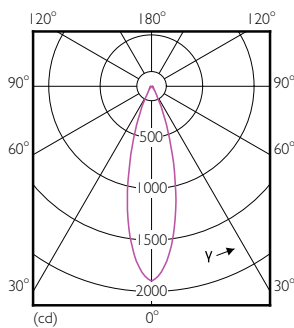

MAS LEDspotLV 43W GU5-3 940 36D MR16