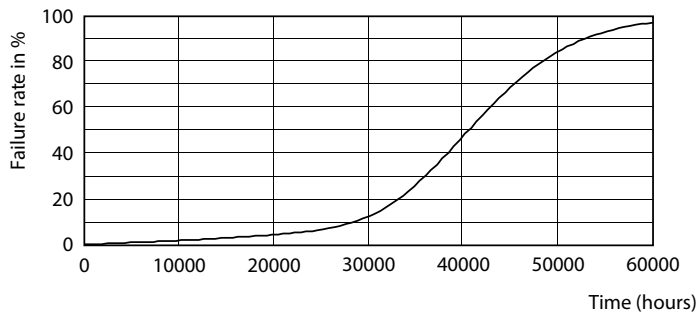

Livslängd

MAS LEDspotLV 43W GU5-3 927 24D MR16