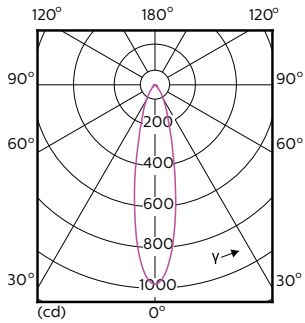

MASTER LEDspot ExpertColor MV

Fotometriska data

MASTER LEDspot ExpertColor MV 35W GU10 927 25D