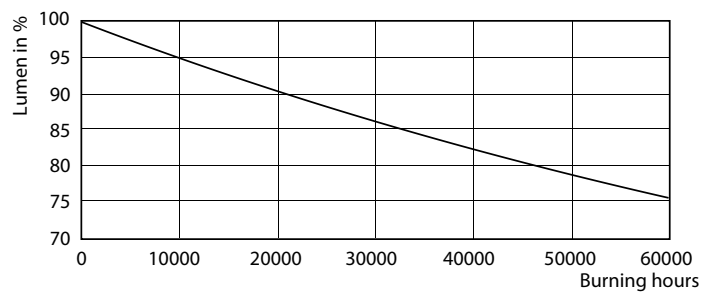

MASTER LEDspot ExpertColor LV

Fotometriska data

Master LEDspot ExpertColor LV 50W GU5.3 927 60D

Livslängd

Master LEDspot ExpertColor LV 50W EZ10 927 10D

Master LEDspot ExpertColor LV 50W EZ10 927 10D