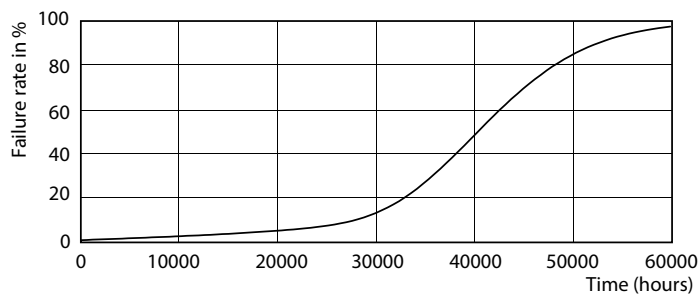

MASTER LEDspot ExpertColor LV

Fotometriska data

Master LEDspot ExpertColor LV 50W GU5.3 927 60D

Livslängd

Master LEDspot ExpertColor LV 50W EZ10 927 10D

Master LEDspot ExpertColor LV 50W EZ10 927 10D