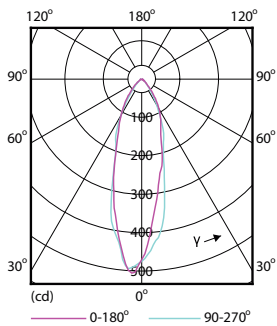

CorePro LEDspotMV 25W GU10 830 36D