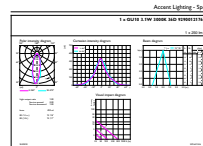

CorePro LEDspotMV 25W GU10 830 36D