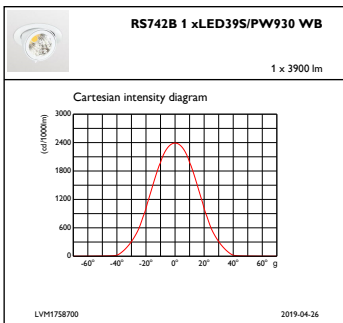

## Fotometriska data

IFPC1\_RS742B1xLED39SPW930WB

IFAS1\_RS742B1xLED39SPW930WB

IFCC1\_RS742B1xLED39SPW930WB