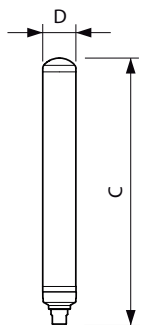

Versions

Måttskiss

Product	D	C
TrueForce LED SOX D 25-19W B22 740 FR	54 mm	308 mm
TrueForce LED SOX 28W B22 840 FR	52 mm	425 mm
TrueForce LED SOX 18W B22 840 FR	52 mm	312 mm
TrueForce LED SOX 36W B22 840 FR	52 mm	425 mm