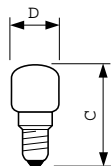

## Måttskiss

Product	D (max)	C (max)
Appliance 20W E14 230-240V T22 CL SM 1CT	22 mm	49 mm

Product	D (max)	C (max)
Appliance 20W B15d 230V T22X51 - CL SM - 1CT	22 mm	52 mm