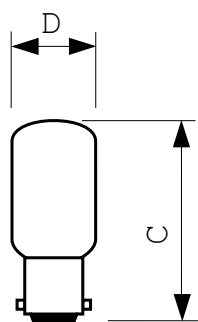

## Måttskiss

Product	D (max)	C (max)
Appliance 20W E14 230-240V T22 CL SM 1CT	22 mm	49 mm

Product	D (max)	C (max)
Appliance 20W B15d 230V T22X51 - CL SM - 1CT	22 mm	52 mm