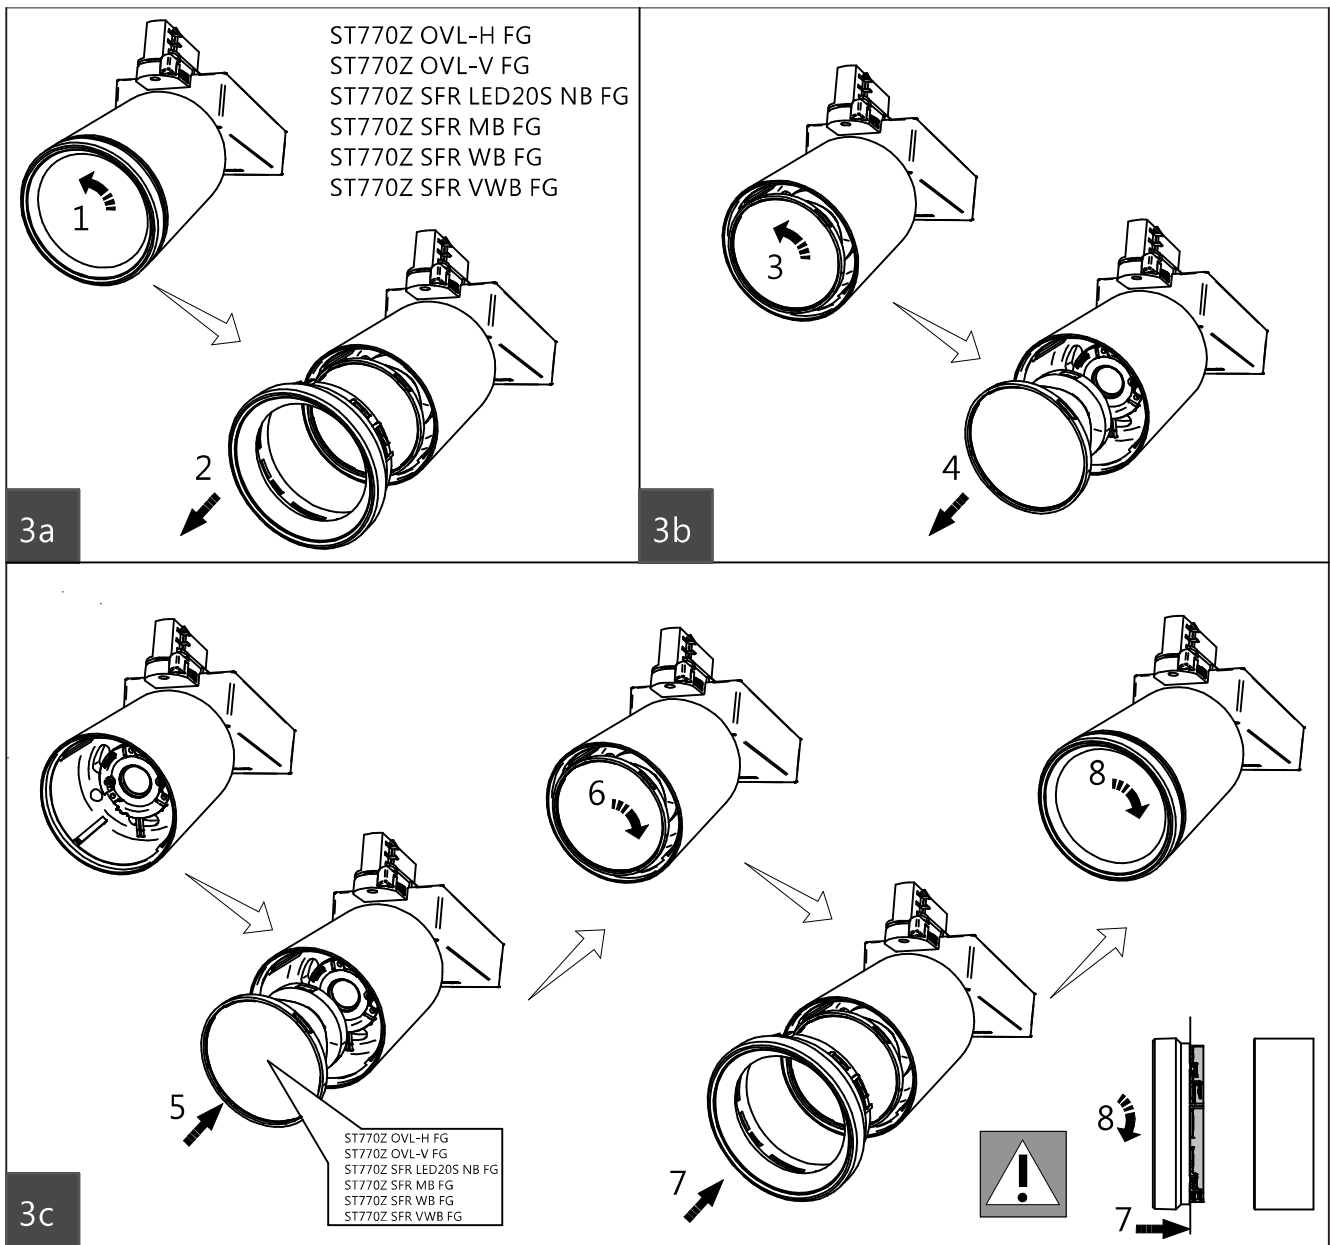

# PHILIPS

Stylid Evo Compact  
accessory

ST770Z

ST770Z BD - Barndoor

1

ST770Z F-GN -Green Filter  
ST770Z F-RD -Red Filter

2a

2b