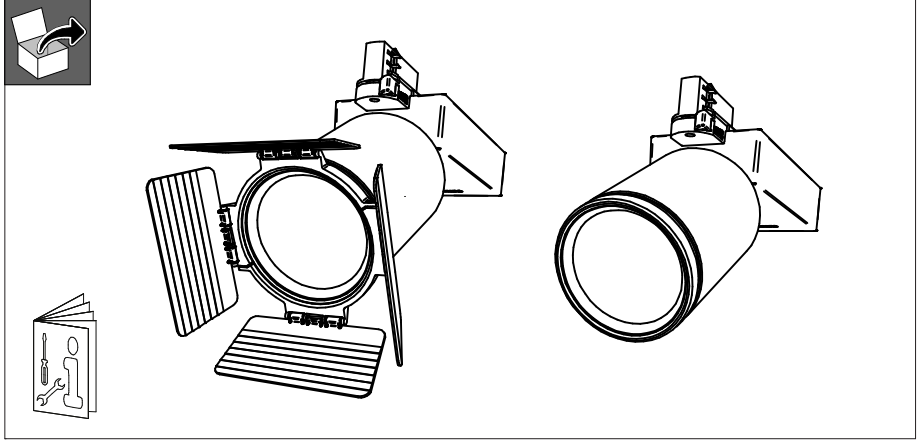

# PHILIPS

Stylid Evo Compact  
accessory

ST770Z

ST770Z BD - Barndoor

1

ST770Z F-GN -Green Filter  
ST770Z F-RD -Red Filter

2a

2b