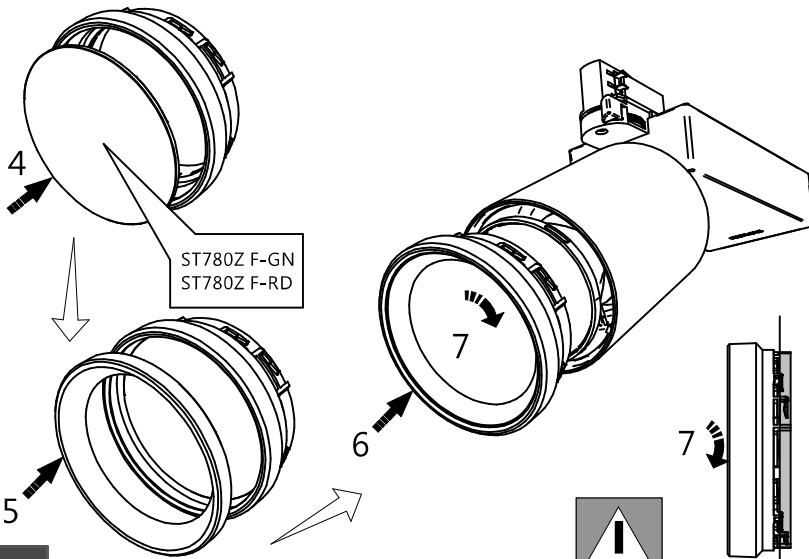

# PHILIPS

Stylid Evo Compact  
accessory

ST770Z

ST770Z BD - Barndoor

1

ST770Z F-GN -Green Filter  
ST770Z F-RD -Red Filter

2a

2b