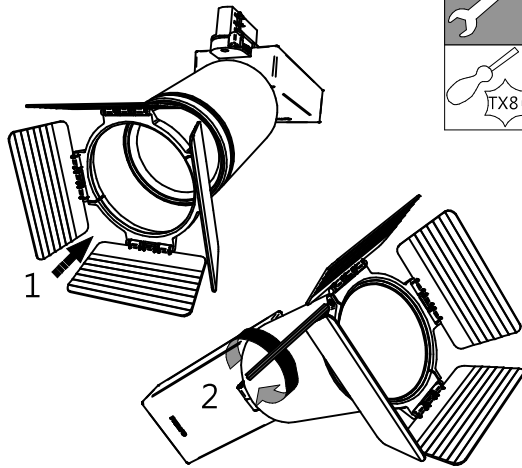

# PHILIPS

Stylid Evo Compact  
accessory

ST770Z

ST770Z BD - Barndoor

1

ST770Z F-GN -Green Filter  
ST770Z F-RD -Red Filter

2a

2b