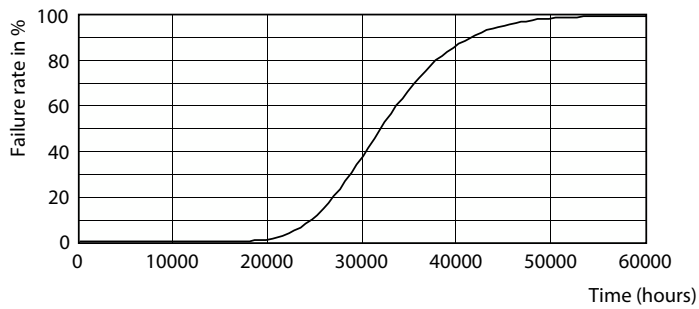

Light Distribution Diagram

CorePro LEDtube EM/Mains

Fotometriska data

© 2023 Philips Lighting B.V. Page 10 of 17

General uniform lighting

Livslängd

Life Expectancy Diagram

LifetimeVsTc