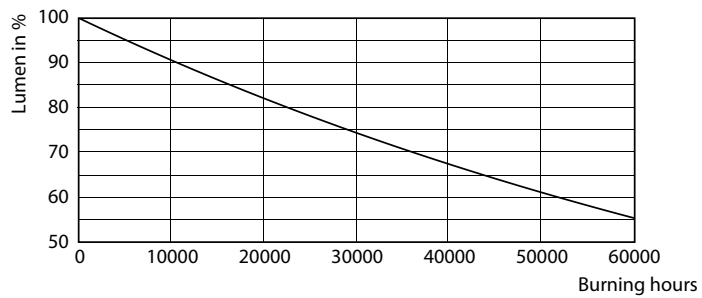

CorePro LEDtube EM/Mains

Livslängd

Lumen Maintenance Diagram