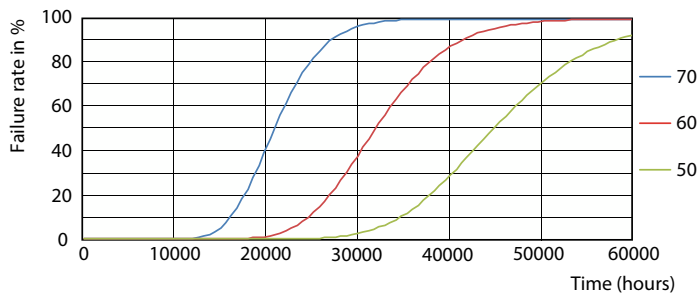

Light Distribution Diagram

CorePro LEDtube EM/Mains

Fotometriska data

© 2023 Philips Lighting B.V. Page 10 of 17

General uniform lighting

Livslängd

Life Expectancy Diagram

LifetimeVsTc