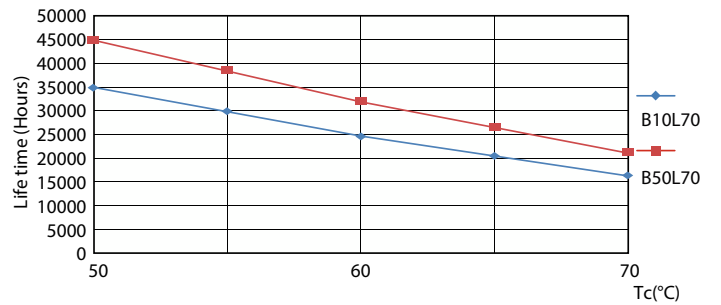

Light Distribution Diagram

CorePro LEDtube EM/Mains

Fotometriska data

© 2023 Philips Lighting B.V. Page 10 of 17

General uniform lighting

Livslängd

Life Expectancy Diagram

LifetimeVsTc