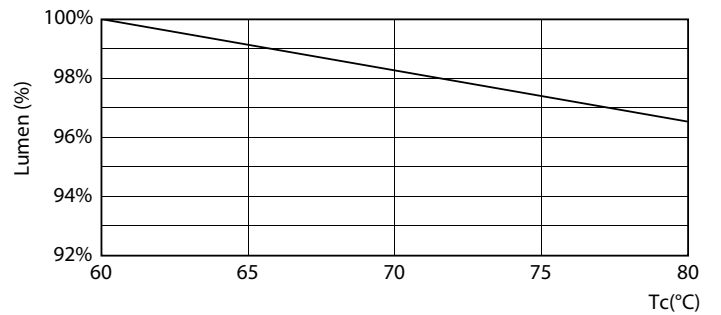

Light Distribution Diagram

CorePro LEDtube EM/Mains

Fotometriska data

© 2023 Philips Lighting B.V. Page 10 of 17

General uniform lighting

Livslängd

Life Expectancy Diagram

LifetimeVsTc