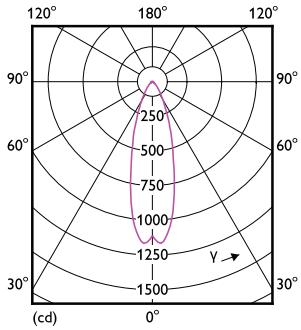

Måttskiss

Product	D	C
MAS LEDspot VLE D 6-50W 927 PAR20 25D	65 mm	85 mm

Fotometriska data

Accent Lighting Spots - MAS LEDspot VLE D 6-50W 927 PAR20 25D

Spectral Power Distribution Colour - MAS LEDspot VLE D 6-50W 927 PAR20 25D

MASTER VALUE LEDspot PAR

Fotometriska data

Light Distribution Diagram - MAS LEDspot VLE D 6-50W 927 PAR20 25D

Livslängd

Life Expectancy Diagram - MAS LEDspot VLE D 6-50W 927 PAR20 25D

Lumen Maintenance Diagram - MAS LEDspot VLE D 6-50W 927 PAR20 25D