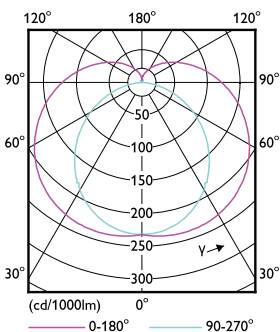

General uniform lighting

Light Distribution Diagram