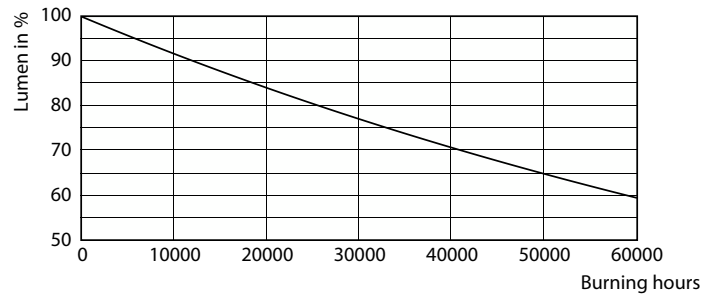

Lumen Maintenance Diagram - MAS LEDEExpertColor 20-100W 930 AR111 24D