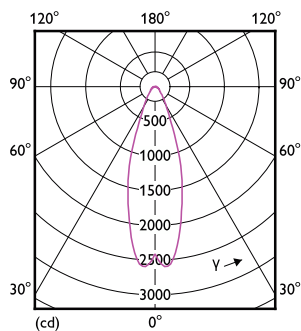

## Fotometriska data

Spectral Power Distribution Colour - MAS LEDExpertColor 20-100W 930 AR111 24D

Light Distribution Diagram - MAS LEDExpertColor 20-100W 930 AR111 24D