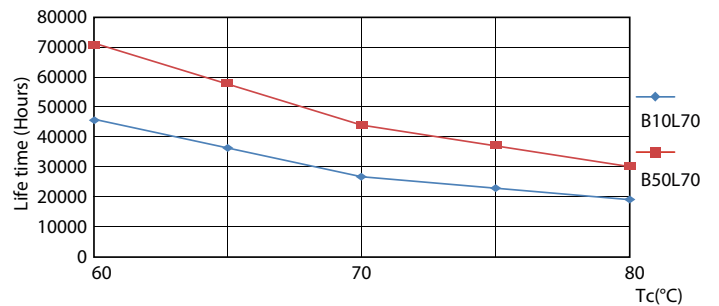

MASTER LEDtube T8 Ultra Efficient

Fotometriska data

Light Distribution Diagram

Livslängd

LEDtube MAS 20W 70K FailureRate-LED

Life Expectancy Diagram

LumenVsTc

LEDtube MAS 20W 70K LifetimeVsTc-LED