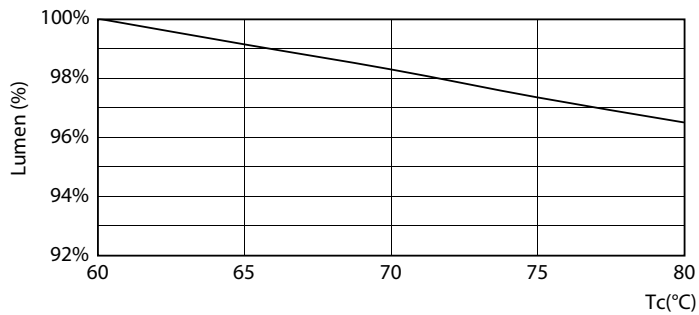

MASTER LEDtube T8 Ultra Efficient

Fotometriska data

Light Distribution Diagram

Livslängd

LEDtube MAS 20W 70K FailureRate-LED

Life Expectancy Diagram

LumenVsTc

LEDtube MAS 20W 70K LifetimeVsTc-LED