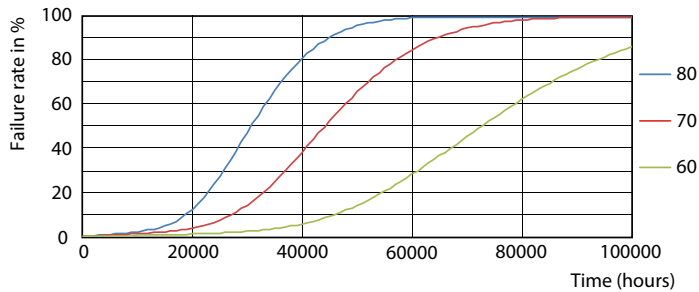

MASTER LEDtube T8 Ultra Efficient

Fotometriska data

Light Distribution Diagram

Livslängd

LEDtube MAS 20W 70K FailureRate-LED

Life Expectancy Diagram

LumenVsTc

LEDtube MAS 20W 70K LifetimeVsTc-LED