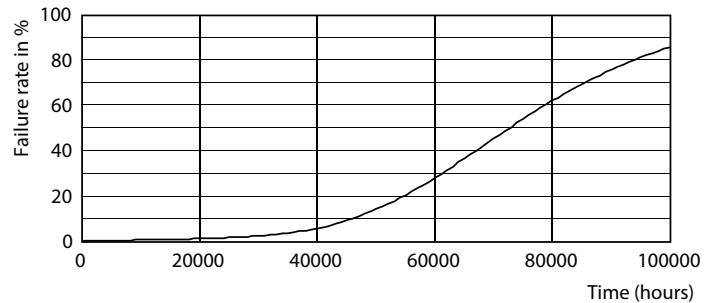

MASTER LEDtube T8 Ultra Efficient

Fotometriska data

Light Distribution Diagram

Livslängd

LEDtube MAS 20W 70K FailureRate-LED

Life Expectancy Diagram

LumenVsTc

LEDtube MAS 20W 70K LifetimeVsTc-LED