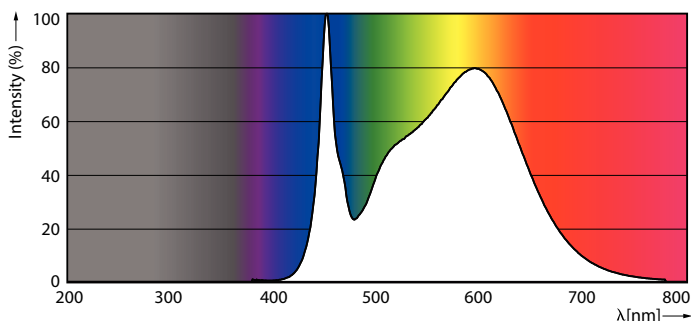

Spectral Power Distribution Colour