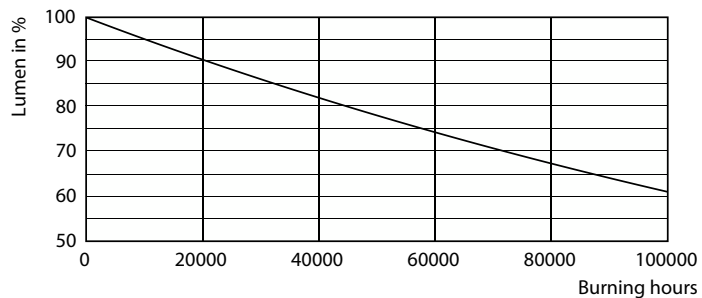

MASTER LEDtube T8 Ultra Efficient

Livslängd

Lumen Maintenance Diagram