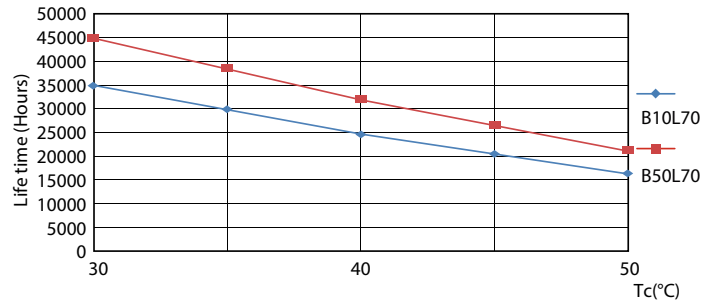

LEDtube COR 1 8W 30K LifetimeVsTc-LED