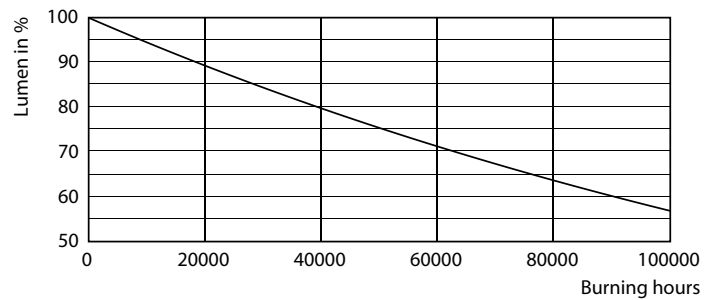

LEDtube MAS 1 15,5W 60K FailureRate-LED

LEDtube_60K