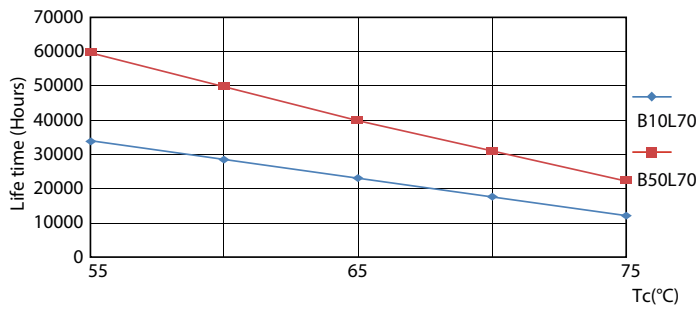

LEDtube MAS 1 15,5W 60K LifetimeVsTc-LED

LEDtube_60K