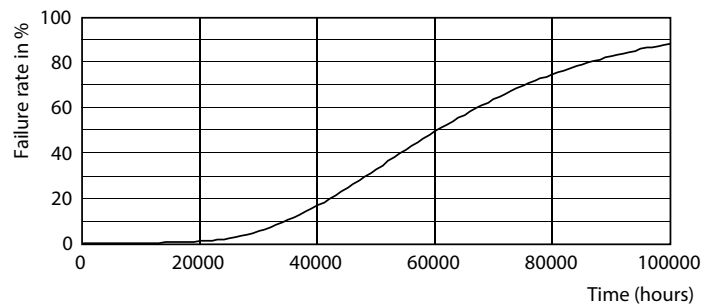

LEDtube MAS HF 14W 60K FailureRate-LED-LED

LEDtube_60K