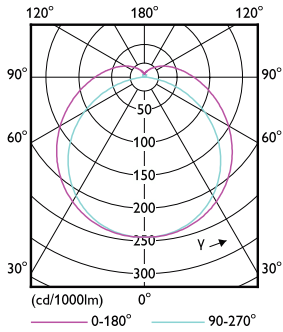

MASTER LEDtube InstantFit HF T8

Fotometriska data

Light Distribution Diagram - MAS LEDtube HF 600mm HO 8W830 T8