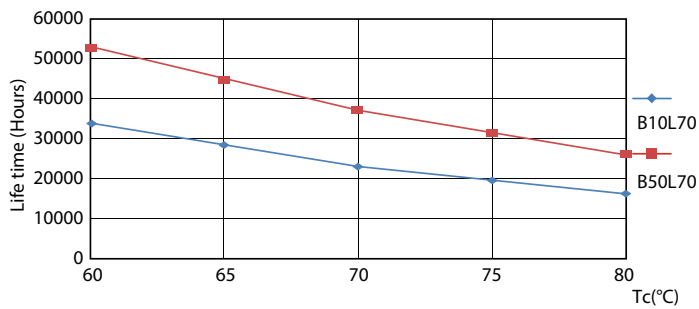

Livslängd

Life Expectancy Diagram - MAS LEDtube HF 600mm HO 8W830 T8