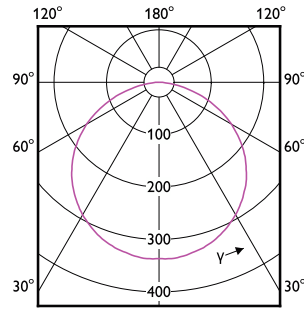

MASTER LED Strip

(cd/1000lm) 0°

(cd/1000lm) 0°

MASTER LED Strip