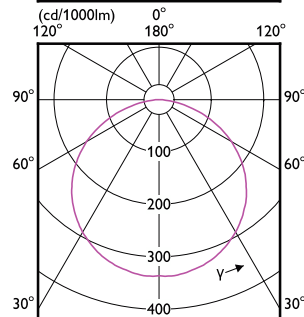

MASTER LED Strip

(cd/1000lm) 0°

(cd/1000lm) 0°

MASTER LED Strip