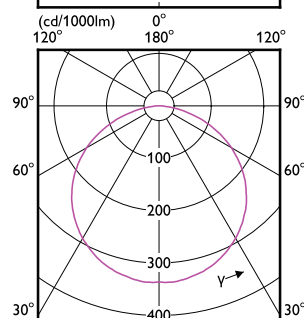

MASTER LED Strip

(cd/1000lm) 0°

(cd/1000lm) 0°

MASTER LED Strip