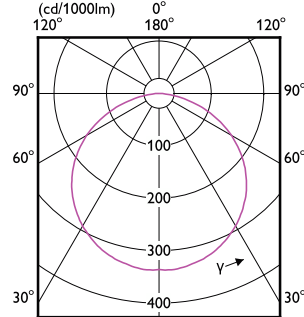

MASTER LED Strip

(cd/1000lm) 0°

(cd/1000lm) 0°

MASTER LED Strip