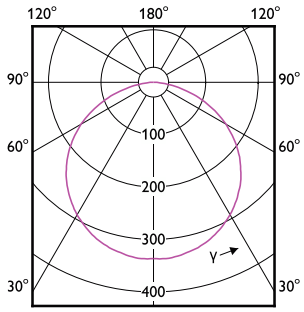

MASTER LED Strip

(cd/1000lm) 0°

(cd/1000lm) 0°

MASTER LED Strip