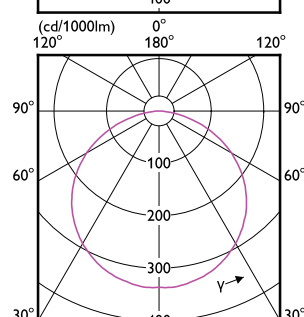

MASTER LED Strip

(cd/1000lm) 0°

(cd/1000lm) 0°

MASTER LED Strip