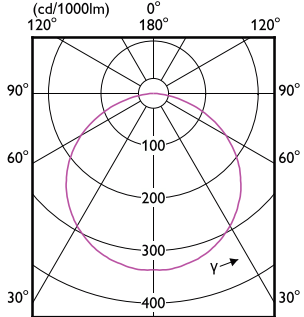

MASTER LED Strip

(cd/1000lm) 0°

(cd/1000lm) 0°

MASTER LED Strip