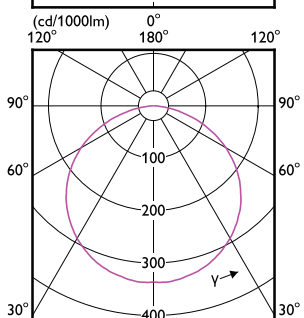

MASTER LED Strip

(cd/1000lm) 0°

(cd/1000lm) 0°

MASTER LED Strip