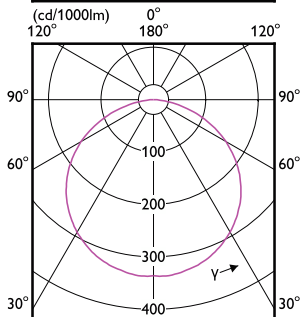

MASTER LED Strip

(cd/1000lm) 0°

(cd/1000lm) 0°

MASTER LED Strip