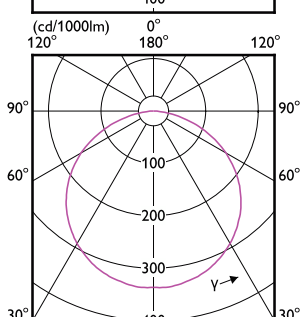

MASTER LED Strip

(cd/1000lm) 0°

(cd/1000lm) 0°

MASTER LED Strip