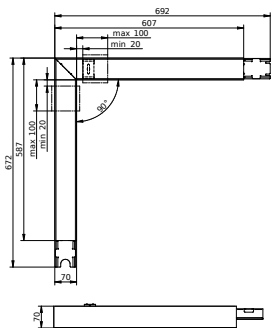

KeyLine, nedpendlad

Varning och Säkerhet

- KeyLine-armaturer är IP20-klassade och inte skyddade mot vattenintrång. Därför rekommenderar vi att du kontrollerar att installationsmiljön är lämplig för armaturen.
- Om du – trots varningen om IPX0-klassning – utsätter armaturen för vatten, kan Philips och Signify inte garantera produktens säkerhet eller funktion och produktens garanti upphör att gälla.

Versions

KeyLine suspended L1500, bk

KeyLine L-corner, alu

KeyLine suspended L1500, alu

KeyLine suspended L1200, white

KeyLine L-corner, white

KeyLine Asymmetric SM531C SPP

Måttskiss