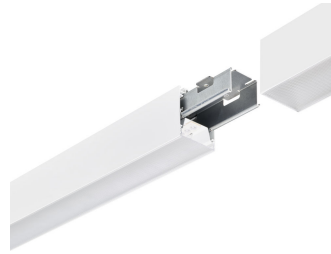

Måttskiss

KeyLine, nedpendlad

Måttskiss

Produktinformation

KeyLine line coupling, alu

KeyLine black with ceiling bracket accessory for surface mounting

KeyLine black with coupling piece accessory for line mounting

KeyLine Asymmetric SM531C detailed

KeyLine_SM350C_WIA_DPP1

KeyLine line configuration, white

KeyLine SM350C, white

KeyLine configuration with L-corner SM350X

KeyLine, nedpendlad

Produktinformation

KeyLine black with end-cap accessory

KeyLine line coupling, white

KeyLine alu with suspension set for suspended mounting

KeyLine white line coupling with coupling piece accessory

KeyLine_SM350C_WIA_DPP3

KeyLine alu with end-cap accessory

KeyLine white with coupling piece accessory for line mounting