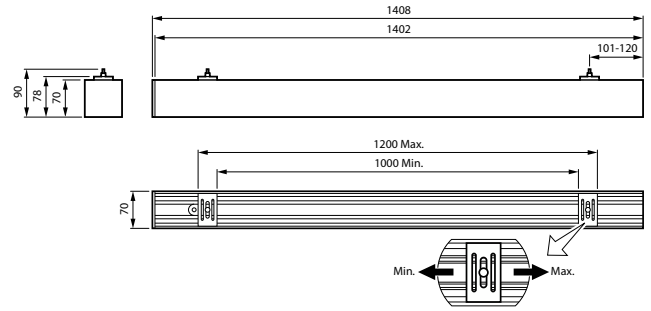

KeyLine, nedpendlad

Måttskiss