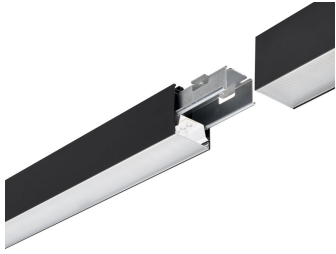

KeyLine alu with coupling piece accessory for line mounting

KeyLine SM350C, black

KeyLine L-corner, black

KeyLine, nedpendlad

Produktinformation

KeyLine black line coupling with coupling piece accessory

KeyLine black with suspension set for suspended mounting