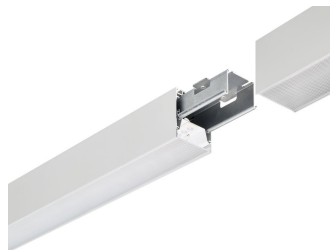

KeyLine alu line coupling with coupling piece accessory