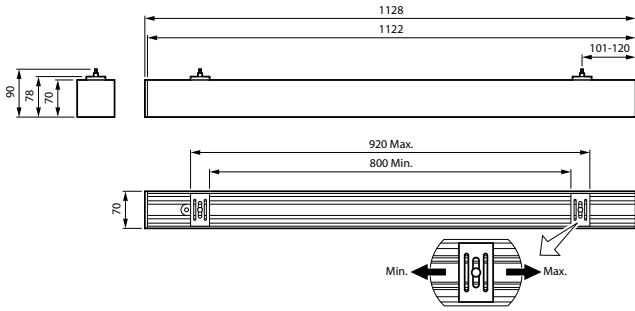

KeyLine, nedpendlad

Måttskiss