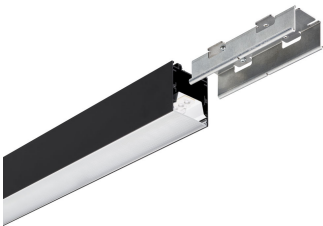

Versions

KeyLine L-corner, black

KeyLine suspended L1500, bk

KeyLine L-corner, alu

KeyLine suspended L1500, alu

KeyLine suspended L1200, white

KeyLine L-corner, white

KeyLine Asymmetric SM531C SPP

Måttskiss

KeyLine, nedpendlad

Måttskiss

Produktinformation

KeyLine line coupling, alu

KeyLine black with ceiling bracket accessory for surface mounting

KeyLine black with coupling piece accessory for line mounting

KeyLine Asymmetric SM531C detailed

KeyLine_SM350C_WIA_DPP1

KeyLine line configuration, white

KeyLine SM350C, white

KeyLine configuration with L-corner SM350X

KeyLine, nedpendlad

Produktinformation

KeyLine black with end-cap accessory