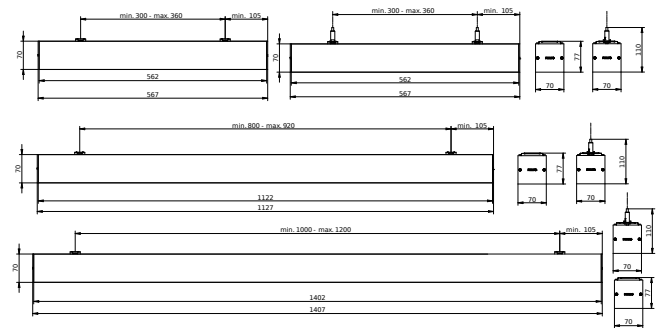

KeyLine, nedpendlad

Varning och Säkerhet

- KeyLine-armaturer är IP20-klassade och inte skyddade mot vattenintrång. Därför rekommenderar vi att du kontrollerar att installationsmiljön är lämplig för armaturen.
- Om du – trots varningen om IPX0-klassning – utsätter armaturen för vatten, kan Philips och Signify inte garantera produktens säkerhet eller funktion och produktens garanti upphör att gälla.

Versions

KeyLine suspended L1500, bk

KeyLine L-corner, alu

KeyLine suspended L1500, alu

KeyLine suspended L1200, white

KeyLine L-corner, white

KeyLine Asymmetric SM531C SPP

Måttskiss