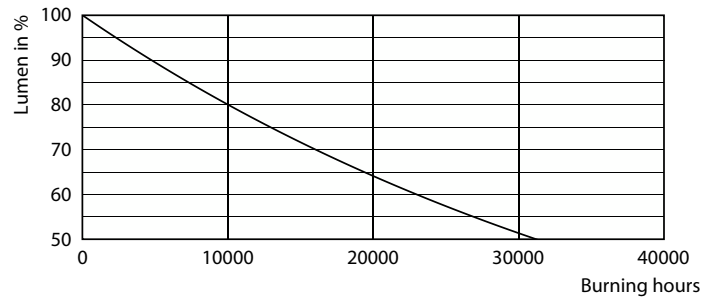

Klassiska LED-lampor med glödtråd

Livslängd

Life Expectancy Diagram

Lumen Maintenance Diagram