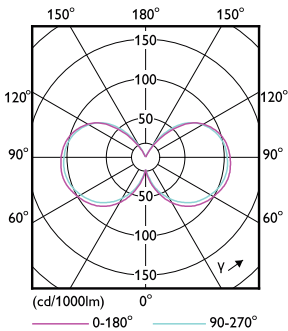

Måttskiss

LED classic 50W G120 E27 WW CM D RF

Product	D	C
LED classic 50W G120 E27 WW CM D RF	125 mm	180 mm

Fotometriska data

LEDbulb CLA 7,2W G125 E27 827 Mirror Crown

LEDbulb CLA G125 7,2W E27 822 Amber

© Philips Lighting B.V. 2022. Page 1/1