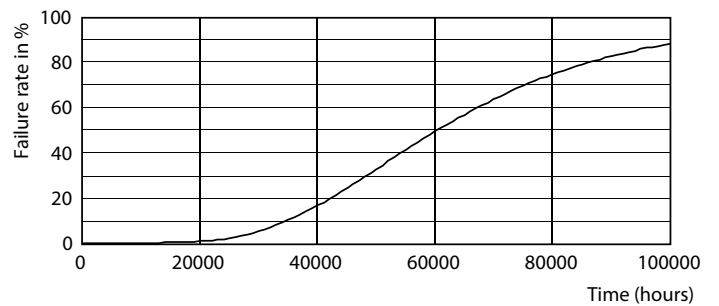

Life Expectancy Diagram

Lumen Maintenance Diagram