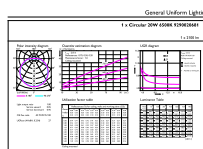

General Uniform Lighting
Circular 865 G10q

Circular 865 G10q