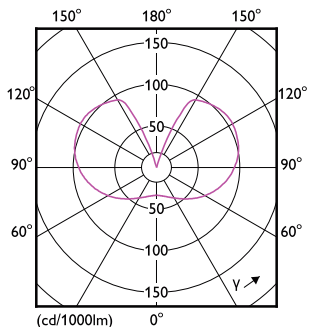

LEDbulb CLA G120 10,5W E27 827 FR