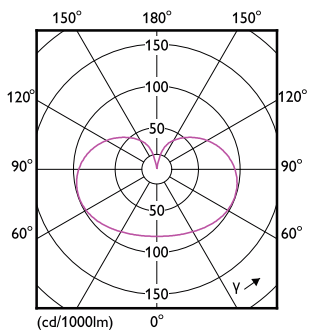

Fotometriska data

LEDBulb Classic E27 G120 7-60W 806lm 2700K

LEDBulb Classic E27 G120 7-60W 806lm 4000K