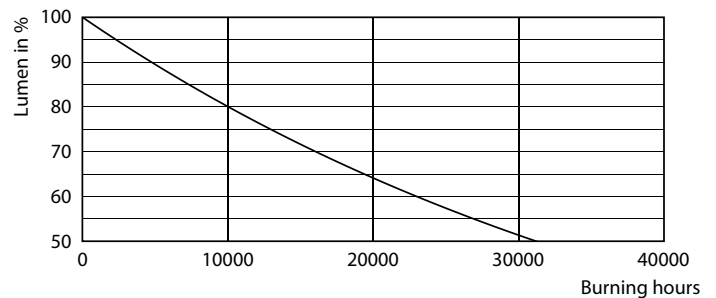

LEDBulb Classic E27 G120 7-60W 806lm 2700K