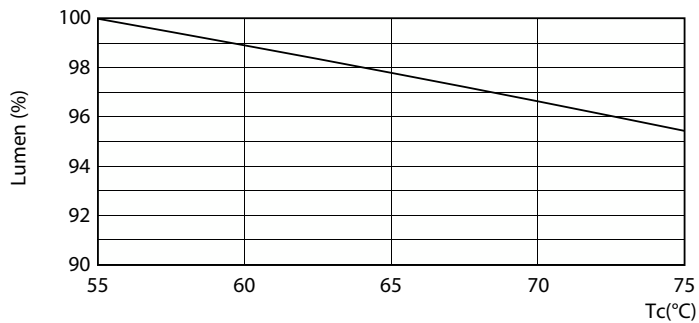

Life Expectancy Diagram - MAS LEDtube 1200mm UO 15.5W 830 T8

Lumen Maintenance Diagram - MAS LEDtube 1200mm UO 15.5W 830 T8