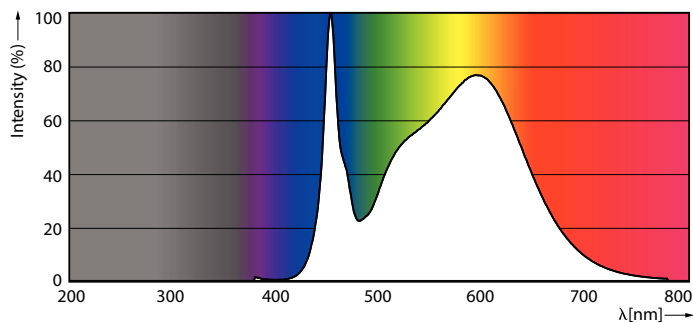

Spectral Power Distribution Colour