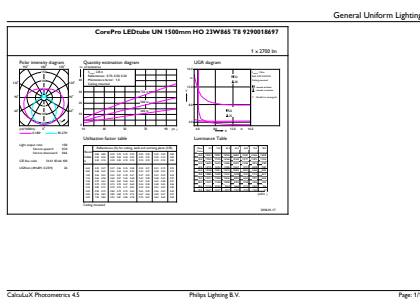

Fotometriska data

General uniform lighting

Light Distribution Diagram