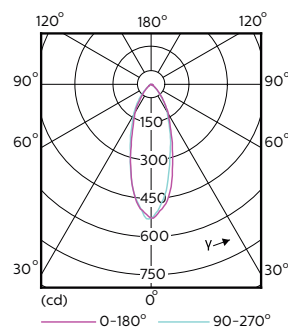

Måttskiss

GU10 230V4W-35W230lm36D 22-2700K GU10Dim

Product	D	C
MASTER LED spot VLE DT 3.7-35W GU10 927 36D	50 mm	54 mm

Fotometriska data

MASTER LEDspotMV GU10 922-927 36D

MASTER LEDspotMV 35W GU10 922-927 36D