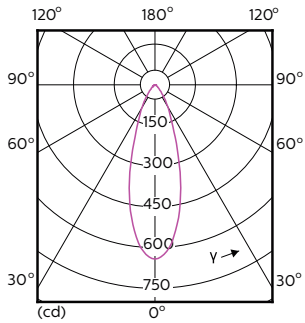

MASTER LEDspot ExpertColor MV

Fotometriska data

MASTER LEDspot ExpertColor MV 35W GU10 927 36D