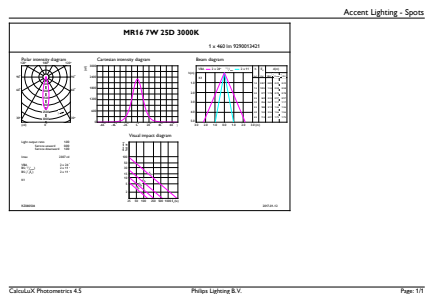

Måttskiss

MR16 12V 6.5-42W 450lm 25D 3000K GU5.3 D

Product	D	C
MASTER LED ExpertColor 6.5-35W MR16 930 24D	51 mm	46 mm

Fotometriska data

MR16 12V 6.5-42W 450lm 25D 3000K GU5.3 D

LEDSpots MR16 7W 930 460lm 25D