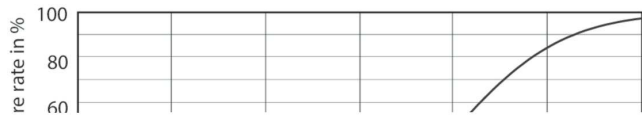

Livslängd

LEDspots MR16 7W