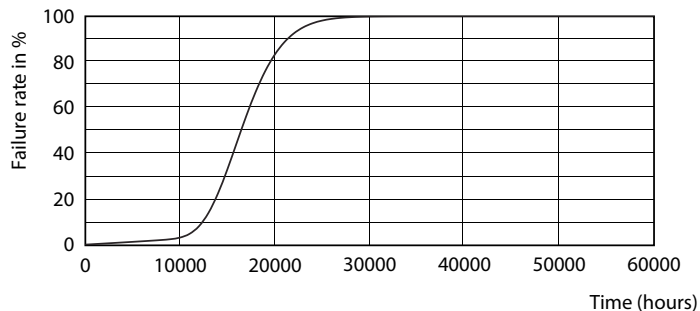

Fotometriska data

CorePro LEDbulb ND 13-100W A60

CorePro LEDbulb ND 13-100W A60

SDPO_LED Bulb_0021-Spectral Power distribution

CorePro LEDbulb

Livslängd

LEDbulb 100W E27 840 FR A60

LEDbulb 100W E27 840 FR A60