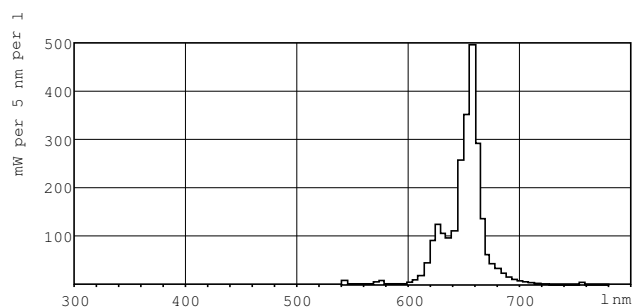

Fotometriska data

LDPB_TL-DCOL_150-Spectral power distribution B/W