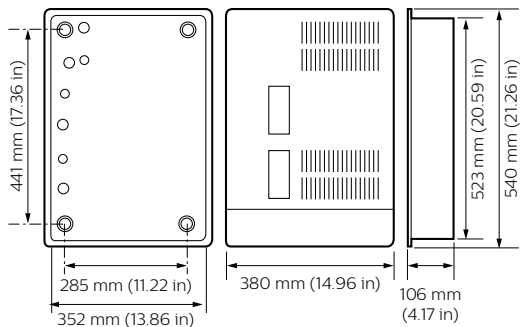

Dynalite Multipurpose Controllers

Måttskiss

Dynalite Multipurpose Controllers