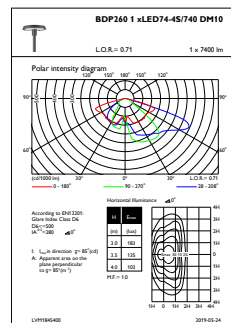

TownTune central stolptopp

Måttskiss

BDP260 LED74-4S/740 II DM10 62P

Fotometriska data

OFPC1_BDP2601xLED74-4S740DM10

OFPL1_BDP2601xLED74-4S740DM10