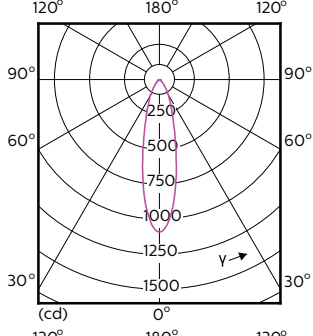

MASTER LEDspot ExpertColor MV