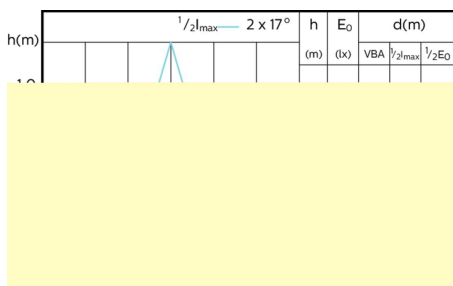

## Beam Diagrams

MASTER LEDspot ExpertColor MV 35W GU10  
927 25D

MASTER LEDspot ExpertColor MV 35W GU10  
930 25D

MASTER LEDspot ExpertColor MV 35W GU10  
940 25D

MASTER LEDspot ExpertColor MV 35W GU10  
927 36D