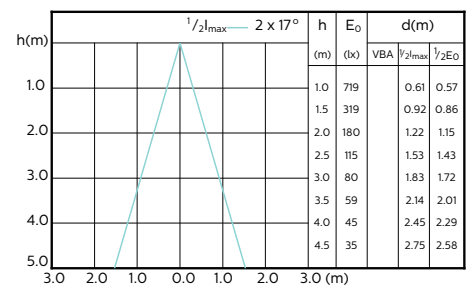

MASTER LEDspot ExpertColor MV 35W GU10
940 36D