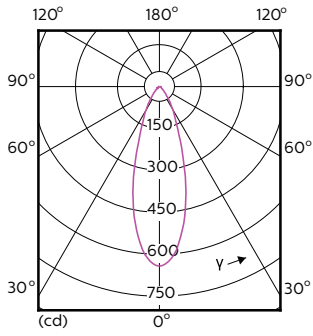

MASTER LEDspot ExpertColor MV