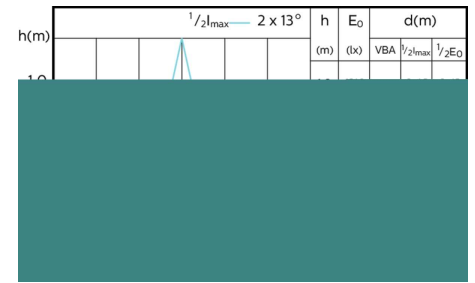

## Beam Diagrams

MASTER LEDspot ExpertColor MV 50W GU10  
927 25D

MASTER LEDspot ExpertColor MV 50W GU10  
930 25D

MASTER LEDspot ExpertColor MV 50W GU10  
940 25D

MASTER LEDspot ExpertColor MV 50W GU10  
927 36D