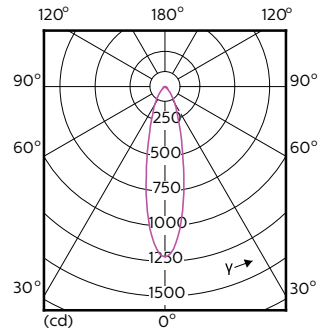

MASTER LEDspot ExpertColor MV