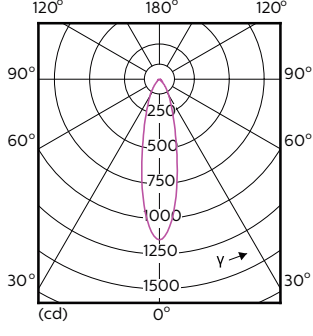

MASTER LEDspot ExpertColor MV