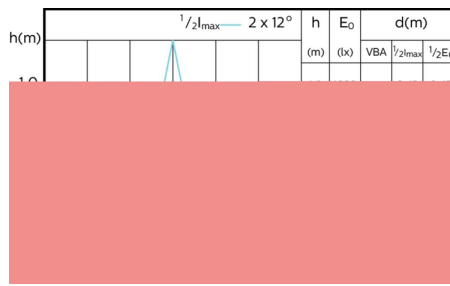

MASTER LEDspot ExpertColor MV 35W GU10
930 25D