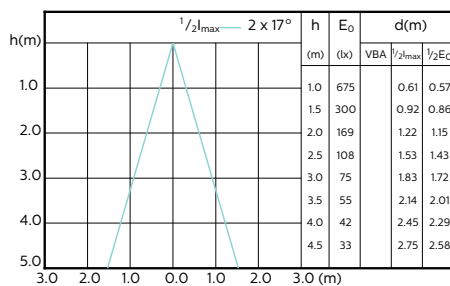

## Beam Diagrams

MASTER LEDspot ExpertColor MV 35W GU10  
927 25D

MASTER LEDspot ExpertColor MV 35W GU10  
930 25D

MASTER LEDspot ExpertColor MV 35W GU10  
940 25D

MASTER LEDspot ExpertColor MV 35W GU10  
927 36D