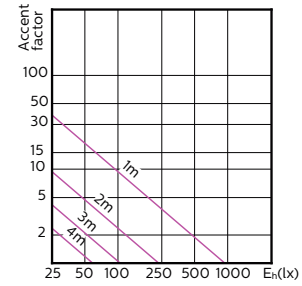

MASTER LEDspot ExpertColor MV 50W GU10
940 36D