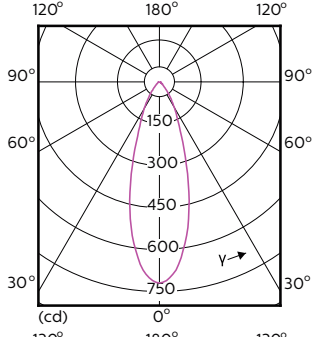

MASTER LEDspot ExpertColor MV