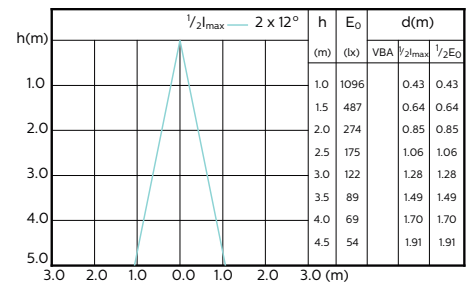

MASTER LEDspot ExpertColor MV 35W GU10
940 25D