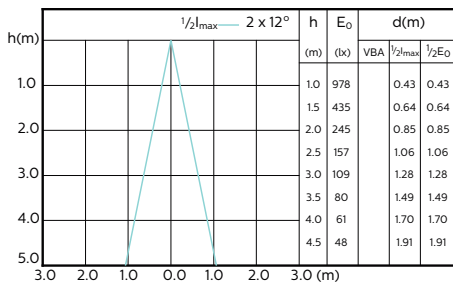

Beam Diagrams

MASTER LEDspot ExpertColor MV 35W GU10
927 25D