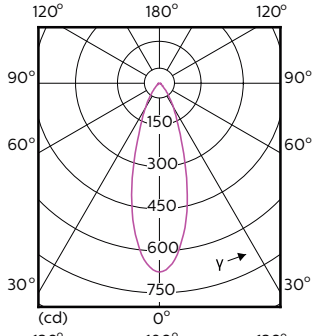

MASTER LEDspot ExpertColor MV