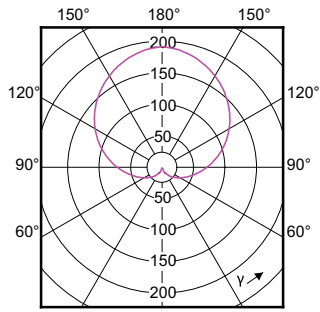

CorePro LEDbulb