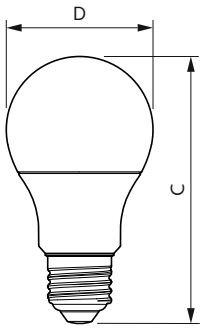

Product	D	C
CorePro LEDbulb ND 5.5-40W A60 B22 827	60 mm	110 mm
CorePro LEDbulb ND 8-60W A60 B22 827	60 mm	110 mm

Product	D	C
CorePro LEDbulb ND 12.5-100W A60 E27 840	60 mm	110 mm
CorePro LEDbulb ND 12.5-100W A60 E27 865	60 mm	110 mm

CorePro LEDbulb

Måttskiss

Product	D	C
CorePro LED Stick ND 9.5-75W T38 E27 840	37,2 mm	114,3 mm
CorePro LED Stick ND 9.5-68W T38 E27 830	37,2 mm	114,3 mm

Product	D	C
CorePro LEDbulb D 8.5-60W A60 E27 927	60 mm	110 mm