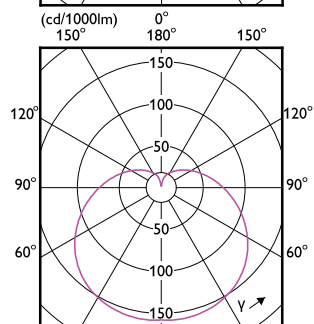

CorePro LEDbulb