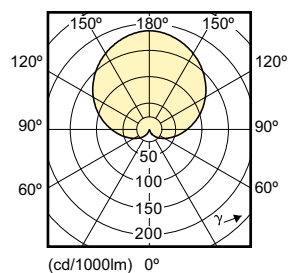

Temperatur

Order Code	Full Product Name	T-Case max. (nom)
49752400	CorePro LEDbulb ND 10.5-75W A60 E27 830	80 °C
49758600	CorePro LEDbulb ND 10-75W A60 E27 865	80 °C
57765300	CorePro LEDbulb ND 5.5-40W A60 B22 827	75 °C
57763900	CorePro LEDbulb ND 8-60W A60 B22 827	85 °C
57761500	CorePro LEDbulb ND 11-75W A60 B22 827	80 °C
51002500	CorePro LEDbulb ND 13-100W A60 B22 827	85 °C
57757800	CorePro LEDbulb ND 5.5-40W A60 E27 827	75 °C
57755400	CorePro LEDbulb ND 8-60W A60 E27 827	85 °C
57779000	CorePro LEDbulb ND 5-40W A60 E27 840	75 °C
57776600	CorePro LEDbulb ND 7.5-60W A60 E27 840	85 °C
57993000	CorePro LEDbulb ND 5-40W A60 E27 830	75 °C
57787500	CorePro LED bulb ND 5-40W A60 E27 865	75 °C
57771400	CorePro LEDbulb ND 7.5-60W A60 E27 830	85 °C
57785100	CorePro LED bulb ND 7.5-60W A60 E27 865	85 °C
49076100	CorePro LEDbulb ND 11-75W A60 E27 827	80 °C
49074700	CorePro LEDbulb ND 13-100W A60 E27 827	85 °C
51032200	CorePro LEDbulb ND 10-75W A60 E27 840	80 °C
57767700	CorePro LEDbulb ND 13-100W A60 E27 830	85 °C
51030800	CorePro LEDbulb ND 12.5-100W A60 E27 840	85 °C
57781300	CorePro LEDbulb ND 12.5-100W A60 E27 865	85 °C
81451200	CorePro LED Stick ND 9.5-68W T38 E27 830	85 °C
81453600	CorePro LED Stick ND 9.5-75W T38 E27 840	85 °C
66062800	CorePro LEDbulb D 5-40W A60 E27 927	70 °C
66064200	CorePro LEDbulb D 8.5-60W A60 E27 927	85 °C
66066600	CorePro LEDbulb D 10.5-75W A60 E27 927	90 °C
66068000	CorePro LEDbulb D 13-100W A60 E27 927	90 °C