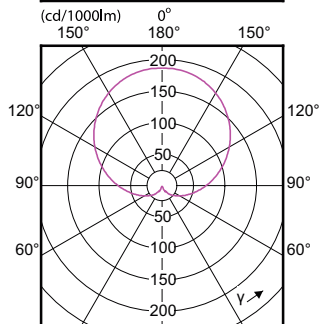

CorePro LEDbulb