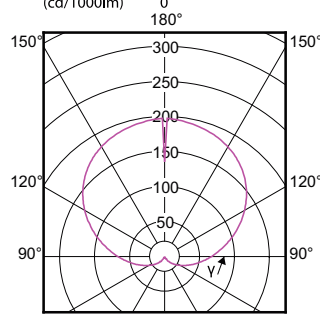

Temperatur

Order Code	Full Product Name	T-Case max. (nom)
49752400	CorePro LEDbulb ND 10.5-75W A60 E27 830	80 °C
49758600	CorePro LEDbulb ND 10-75W A60 E27 865	80 °C
57765300	CorePro LEDbulb ND 5.5-40W A60 B22 827	75 °C
57763900	CorePro LEDbulb ND 8-60W A60 B22 827	85 °C
57761500	CorePro LEDbulb ND 11-75W A60 B22 827	80 °C
51002500	CorePro LEDbulb ND 13-100W A60 B22 827	85 °C
57757800	CorePro LEDbulb ND 5.5-40W A60 E27 827	75 °C
57755400	CorePro LEDbulb ND 8-60W A60 E27 827	85 °C
57779000	CorePro LEDbulb ND 5-40W A60 E27 840	75 °C
57776600	CorePro LEDbulb ND 7.5-60W A60 E27 840	85 °C
57993000	CorePro LEDbulb ND 5-40W A60 E27 830	75 °C
57787500	CorePro LED bulb ND 5-40W A60 E27 865	75 °C
57771400	CorePro LEDbulb ND 7.5-60W A60 E27 830	85 °C
57785100	CorePro LED bulb ND 7.5-60W A60 E27 865	85 °C
49076100	CorePro LEDbulb ND 11-75W A60 E27 827	80 °C
49074700	CorePro LEDbulb ND 13-100W A60 E27 827	85 °C
51032200	CorePro LEDbulb ND 10-75W A60 E27 840	80 °C
57767700	CorePro LEDbulb ND 13-100W A60 E27 830	85 °C
51030800	CorePro LEDbulb ND 12.5-100W A60 E27 840	85 °C
57781300	CorePro LEDbulb ND 12.5-100W A60 E27 865	85 °C
81451200	CorePro LED Stick ND 9.5-68W T38 E27 830	85 °C
81453600	CorePro LED Stick ND 9.5-75W T38 E27 840	85 °C
66062800	CorePro LEDbulb D 5-40W A60 E27 927	70 °C
66064200	CorePro LEDbulb D 8.5-60W A60 E27 927	85 °C
66066600	CorePro LEDbulb D 10.5-75W A60 E27 927	90 °C
66068000	CorePro LEDbulb D 13-100W A60 E27 927	90 °C