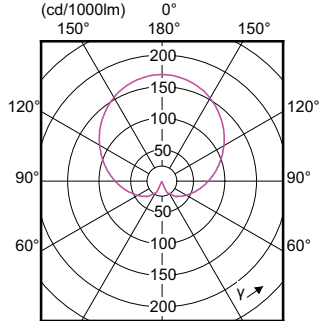

CorePro LEDbulb