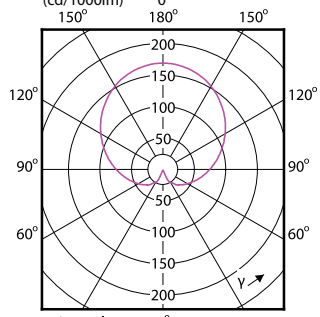

Temperatur

Order Code	Full Product Name	T-Case max. (nom)
49752400	CorePro LEDbulb ND 10.5-75W A60 E27 830	80 °C
49758600	CorePro LEDbulb ND 10-75W A60 E27 865	80 °C
57765300	CorePro LEDbulb ND 5.5-40W A60 B22 827	75 °C
57763900	CorePro LEDbulb ND 8-60W A60 B22 827	85 °C
57761500	CorePro LEDbulb ND 11-75W A60 B22 827	80 °C
51002500	CorePro LEDbulb ND 13-100W A60 B22 827	85 °C
57757800	CorePro LEDbulb ND 5.5-40W A60 E27 827	75 °C
57755400	CorePro LEDbulb ND 8-60W A60 E27 827	85 °C
57779000	CorePro LEDbulb ND 5-40W A60 E27 840	75 °C
57776600	CorePro LEDbulb ND 7.5-60W A60 E27 840	85 °C
57993000	CorePro LEDbulb ND 5-40W A60 E27 830	75 °C
57787500	CorePro LED bulb ND 5-40W A60 E27 865	75 °C
57771400	CorePro LEDbulb ND 7.5-60W A60 E27 830	85 °C
57785100	CorePro LED bulb ND 7.5-60W A60 E27 865	85 °C
49076100	CorePro LEDbulb ND 11-75W A60 E27 827	80 °C
49074700	CorePro LEDbulb ND 13-100W A60 E27 827	85 °C
51032200	CorePro LEDbulb ND 10-75W A60 E27 840	80 °C
57767700	CorePro LEDbulb ND 13-100W A60 E27 830	85 °C
51030800	CorePro LEDbulb ND 12.5-100W A60 E27 840	85 °C
57781300	CorePro LEDbulb ND 12.5-100W A60 E27 865	85 °C
81451200	CorePro LED Stick ND 9.5-68W T38 E27 830	85 °C
81453600	CorePro LED Stick ND 9.5-75W T38 E27 840	85 °C
66062800	CorePro LEDbulb D 5-40W A60 E27 927	70 °C
66064200	CorePro LEDbulb D 8.5-60W A60 E27 927	85 °C
66066600	CorePro LEDbulb D 10.5-75W A60 E27 927	90 °C
66068000	CorePro LEDbulb D 13-100W A60 E27 927	90 °C