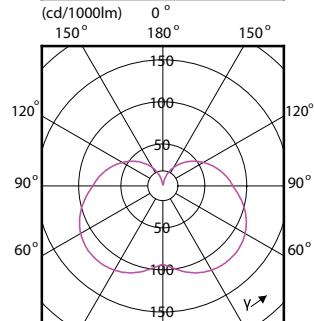

CorePro LEDbulb