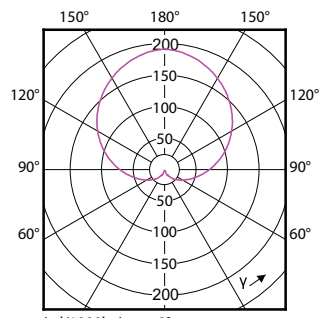

Temperatur

Order Code	Full Product Name	T-Case max. (nom)
49752400	CorePro LEDbulb ND 10.5-75W A60 E27 830	80 °C
49758600	CorePro LEDbulb ND 10-75W A60 E27 865	80 °C
57765300	CorePro LEDbulb ND 5.5-40W A60 B22 827	75 °C
57763900	CorePro LEDbulb ND 8-60W A60 B22 827	85 °C
57761500	CorePro LEDbulb ND 11-75W A60 B22 827	80 °C
51002500	CorePro LEDbulb ND 13-100W A60 B22 827	85 °C
57757800	CorePro LEDbulb ND 5.5-40W A60 E27 827	75 °C
57755400	CorePro LEDbulb ND 8-60W A60 E27 827	85 °C
57779000	CorePro LEDbulb ND 5-40W A60 E27 840	75 °C
57776600	CorePro LEDbulb ND 7.5-60W A60 E27 840	85 °C
57993000	CorePro LEDbulb ND 5-40W A60 E27 830	75 °C
57787500	CorePro LED bulb ND 5-40W A60 E27 865	75 °C
57771400	CorePro LEDbulb ND 7.5-60W A60 E27 830	85 °C
57785100	CorePro LED bulb ND 7.5-60W A60 E27 865	85 °C
49076100	CorePro LEDbulb ND 11-75W A60 E27 827	80 °C
49074700	CorePro LEDbulb ND 13-100W A60 E27 827	85 °C
51032200	CorePro LEDbulb ND 10-75W A60 E27 840	80 °C
57767700	CorePro LEDbulb ND 13-100W A60 E27 830	85 °C
51030800	CorePro LEDbulb ND 12.5-100W A60 E27 840	85 °C
57781300	CorePro LEDbulb ND 12.5-100W A60 E27 865	85 °C
81451200	CorePro LED Stick ND 9.5-68W T38 E27 830	85 °C
81453600	CorePro LED Stick ND 9.5-75W T38 E27 840	85 °C
66062800	CorePro LEDbulb D 5-40W A60 E27 927	70 °C
66064200	CorePro LEDbulb D 8.5-60W A60 E27 927	85 °C
66066600	CorePro LEDbulb D 10.5-75W A60 E27 927	90 °C
66068000	CorePro LEDbulb D 13-100W A60 E27 927	90 °C