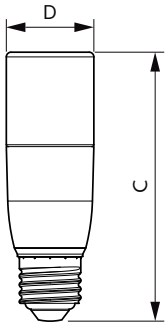

CorePro LEDbulb

Måttskiss

Product	D	C
CorePro LED Stick ND 9.5-75W T38 E27 840	37,2 mm	114,3 mm
CorePro LED Stick ND 9.5-68W T38 E27 830	37,2 mm	114,3 mm