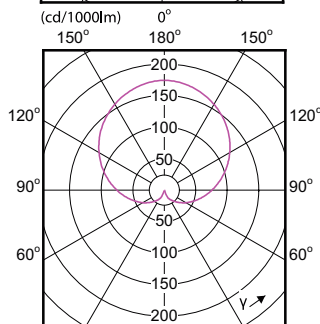

CorePro LEDbulb