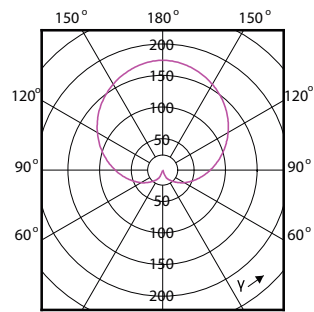

CorePro LEDbulb