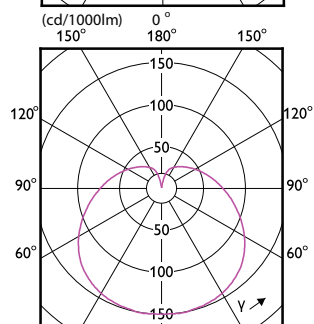

CorePro LEDbulb