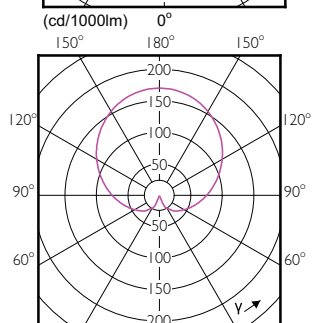

CorePro LEDbulb