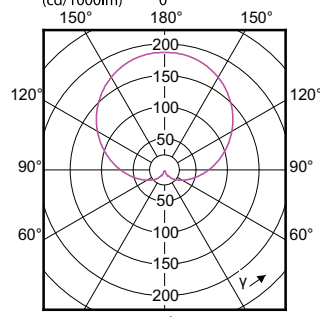

Temperatur

Order Code	Full Product Name	T-Case max. (nom)
49752400	CorePro LEDbulb ND 10.5-75W A60 E27 830	80 °C
49758600	CorePro LEDbulb ND 10-75W A60 E27 865	80 °C
57765300	CorePro LEDbulb ND 5.5-40W A60 B22 827	75 °C
57763900	CorePro LEDbulb ND 8-60W A60 B22 827	85 °C
57761500	CorePro LEDbulb ND 11-75W A60 B22 827	80 °C
51002500	CorePro LEDbulb ND 13-100W A60 B22 827	85 °C
57757800	CorePro LEDbulb ND 5.5-40W A60 E27 827	75 °C
57755400	CorePro LEDbulb ND 8-60W A60 E27 827	85 °C
57779000	CorePro LEDbulb ND 5-40W A60 E27 840	75 °C
57776600	CorePro LEDbulb ND 7.5-60W A60 E27 840	85 °C
57993000	CorePro LEDbulb ND 5-40W A60 E27 830	75 °C
57787500	CorePro LED bulb ND 5-40W A60 E27 865	75 °C
57771400	CorePro LEDbulb ND 7.5-60W A60 E27 830	85 °C
57785100	CorePro LED bulb ND 7.5-60W A60 E27 865	85 °C
49076100	CorePro LEDbulb ND 11-75W A60 E27 827	80 °C
49074700	CorePro LEDbulb ND 13-100W A60 E27 827	85 °C
51032200	CorePro LEDbulb ND 10-75W A60 E27 840	80 °C
57767700	CorePro LEDbulb ND 13-100W A60 E27 830	85 °C
51030800	CorePro LEDbulb ND 12.5-100W A60 E27 840	85 °C
57781300	CorePro LEDbulb ND 12.5-100W A60 E27 865	85 °C
81451200	CorePro LED Stick ND 9.5-68W T38 E27 830	85 °C
81453600	CorePro LED Stick ND 9.5-75W T38 E27 840	85 °C
66062800	CorePro LEDbulb D 5-40W A60 E27 927	70 °C
66064200	CorePro LEDbulb D 8.5-60W A60 E27 927	85 °C
66066600	CorePro LEDbulb D 10.5-75W A60 E27 927	90 °C
66068000	CorePro LEDbulb D 13-100W A60 E27 927	90 °C