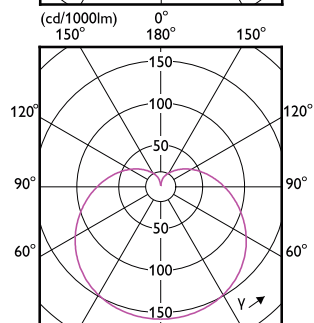

CorePro LEDbulb