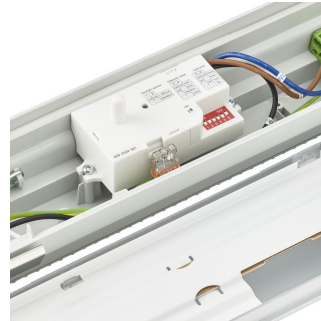

CoreLine Waterproof

Produktinformation

CoreLine Waterproof WT120C G2
PCU-12DPP

CoreLine waterproof G2 (WT120C
G2),MDU, Motion Detection Unit