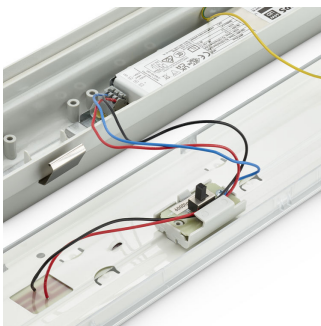

CoreLine waterproof All in,
WT120C G2, easy lumen switch