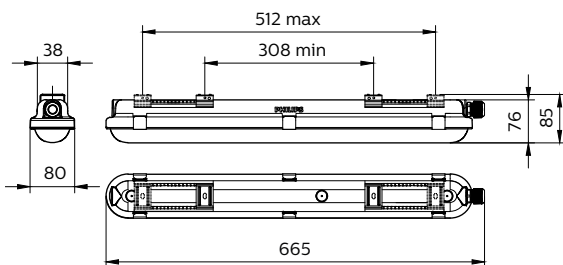

Versions

CoreLine waterproof All in L1500

CoreLine waterproof G2 (WT120C G2), L1200

CoreLine waterproof All in L1200

Måttskiss

CoreLine Waterproof

Måttskiss

Produktinformation