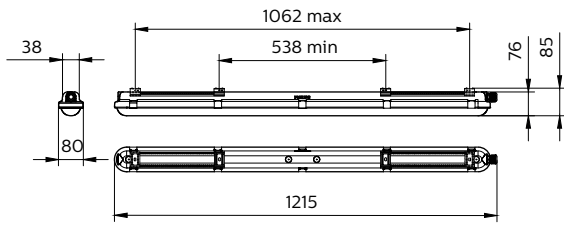

Versions

CoreLine waterproof All in L1500

CoreLine waterproof G2 (WT120C G2), L1200

CoreLine waterproof All in L1200

Måttskiss

CoreLine Waterproof

Måttskiss

Produktinformation