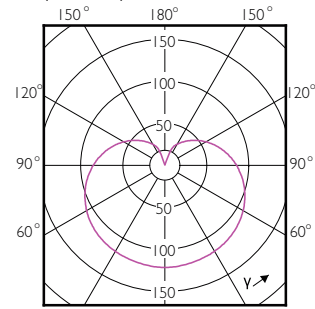

(cd/1000lm)