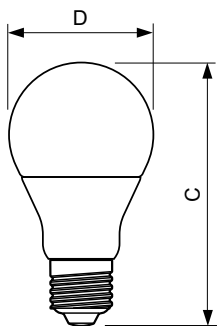

Versions

Måttskiss

Product	D	C
MASTER LEDbulb DT 6-40W E27 A60 CL	60 mm	110 mm

MASTER LEDbulb

Måttskiss

Product

MASTER LEDbulb DT 6-40W B22 A60 CL

MASTER LEDbulb DT 8.5-60W B22 A60 CL 60 mm 110 mm