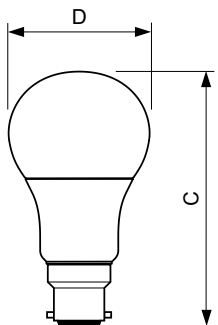

Versions

Måttskiss

Product	D	C
MASTER LEDbulb DT 6-40W E27 A60 CL	60 mm	110 mm

MASTER LEDbulb

Måttskiss

Product

MASTER LEDbulb DT 6-40W B22 A60 CL

MASTER LEDbulb DT 8.5-60W B22 A60 CL 60 mm 110 mm