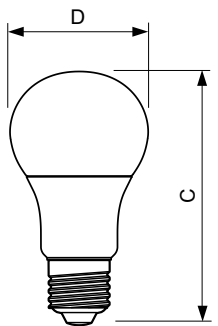

Versions

Måttskiss

Product	D	C
MASTER LEDbulb DT 6-40W E27 A60 CL	60 mm	110 mm

MASTER LEDbulb

Måttskiss

Product

MASTER LEDbulb DT 6-40W B22 A60 CL

MASTER LEDbulb DT 8.5-60W B22 A60 CL 60 mm 110 mm