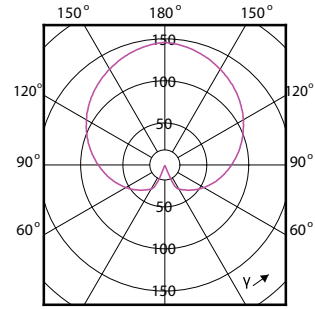

(cd/1000lm)