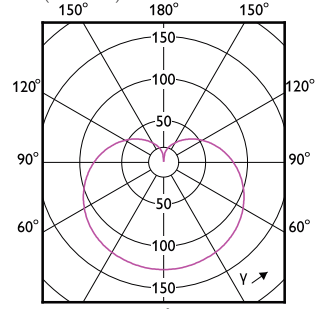

(cd/1000lm)